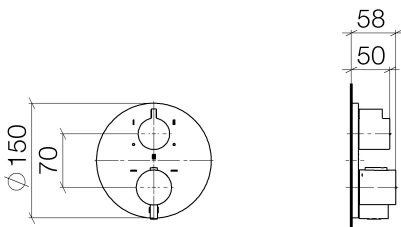

Shower - Meta

Concealed thermostat with three-way volume control - polished chrome

Article number: 36 428 970-00 0010

- Diverter with integrated volume control and integrated stops
- Cover plate Ø 5-7/8"
- Temperature control handle with safety lock at 100 °F/ 38°C
- Max. temperature can be set on the trim
- (ADA)

polished chrome

Accessory is required for this item.

Dimensional drawing

All dimensions in mm / inch = mm x 0,0394

Shower - Meta

Concealed thermostat with three-way volume control - polished chrome

Article number: 36 428 970-00 0010

Shower - Meta

Concealed thermostat with three-way volume control - polished chrome

Article number: 36 428 970-00 0010

Other surface finishes

platinum matte

36 428 970-06 0010

platinum

36 428 970-08 0010

Concealed thermostat with integrated supply stops -

Shower - Meta

Concealed thermostat with three-way volume control - polished chrome

Article number: 36 428 970-00 0010

Spare parts list

Number	Item Number	Designation	Number of units
--------	-------------	-------------	-----------------