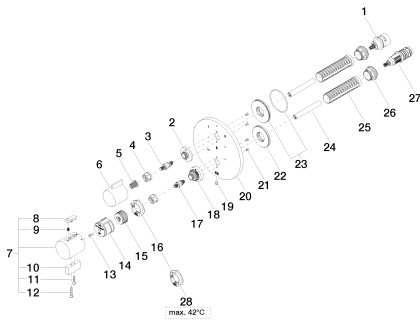

polished chrome

Accessory is required for this item.

Dimensional drawing

All dimensions in mm / inch = mm x 0,0394

Shower - Meta

Concealed thermostat with three-way volume control - polished chrome

Article number: 36 428 970-00 0010

Concealed thermostat with integrated supply stops -

Shower - Meta

Concealed thermostat with three-way volume control - polished chrome

Article number: 36 428 970-00 0010

Spare parts list

Number	Item Number	Designation	Number of units
--------	-------------	-------------	-----------------